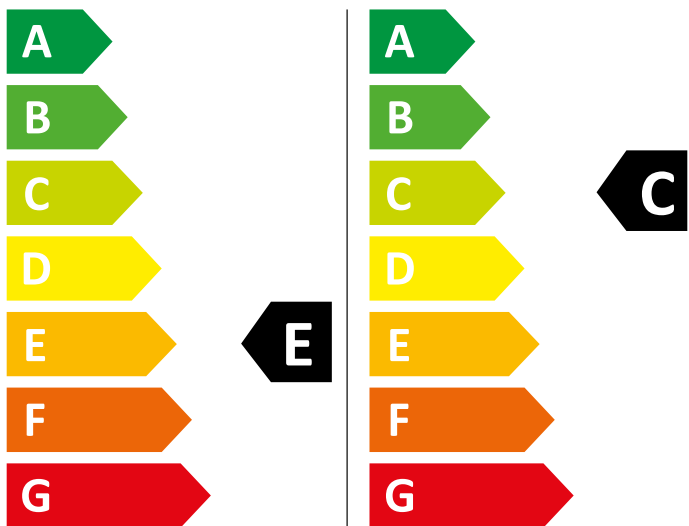

ENERG

HOTPOINT

NDB 11724 W UK

414 kWh/100

70 kWh/100

7,0 kg

11,0 kg

66 L