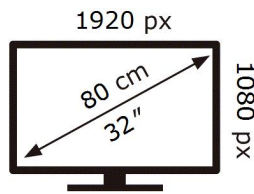

ENERG 

SAMSUNG

S32AG320NU

24 kWh/1000h

2019/2013