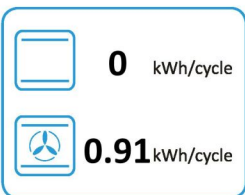

ENERGY

INDESIT

ID67V9KMW/UK

A

72 L

65/2014

ENERG

енергия · ενεργεια

INDESIT

ID67V9KMW/UK

A

72 L

65/2014

ENERGY

INDESIT

ID67V9KMW/UK

A

46 L

65/2014

ENERG

енергия · ενεργεια

INDESIT

ID67V9KMW/UK

A

46 L

65/2014