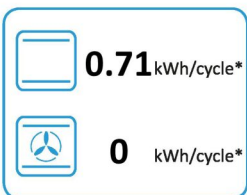

ENERGY

INDESIT

ID67V9KMW/UK

A

72 L

65/2014

ENERG

енергия · ενεργεια

INDESIT

ID67V9KMW/UK

A

72 L

65/2014

ENERGY

INDESIT

ID67V9KMW/UK

A

46 L

65/2014

ENERG

енергия · ενεργεια

INDESIT

ID67V9KMW/UK

A

46 L

65/2014