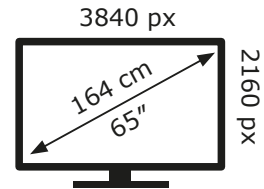

PHILIPS

650LED936/12

136 kWh/1000h

PHILIPS

650LED936/12

136 kWh/1000h

2019/2013

2019/2013