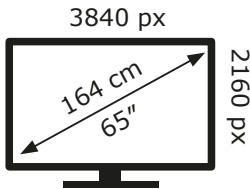

PHILIPS

650LED936/12

136 kWh/1000h

PHILIPS

650LED936/12

136 kWh/1000h

2019/2013

2019/2013