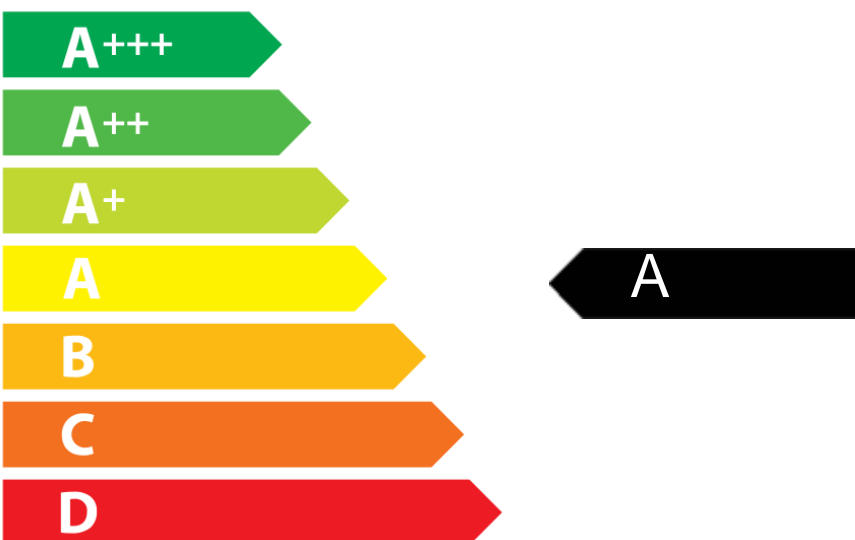

ENERGY

RANGemaster
UNRIVALLED PERFORMANCE

PROPL60DFFBL/C

39 L

0.75 kWh/Cycle*

- kWh/Cycle*

ENERGY

RANGemaster
UNRIVALLED PERFORMANCE