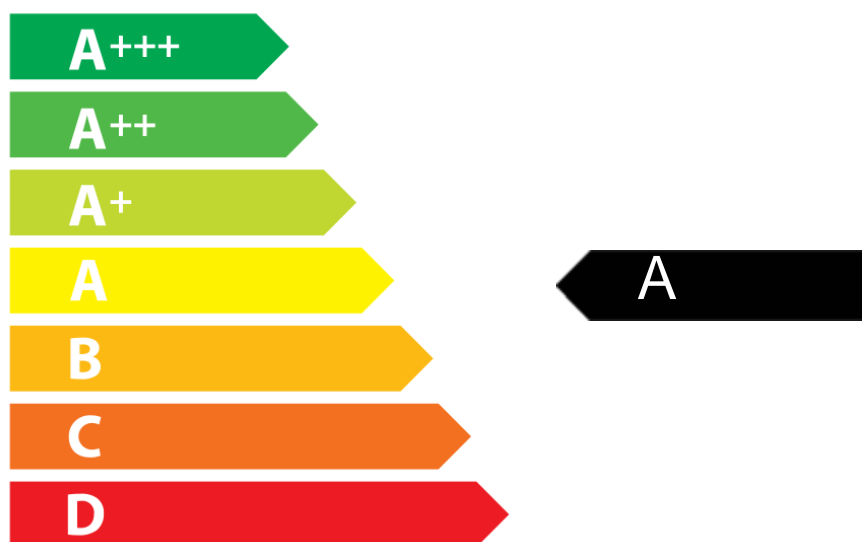

ENERGY

RANGemaster
UNRIVALLED PERFORMANCE

PROPL60DFFBL/C

69 L

0.87 kWh/Cycle*

0.79 kWh/Cycle*