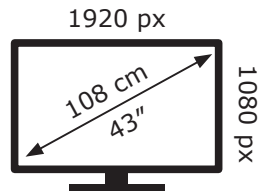

Energy Label for Customers in **England, Scotland and Wales**

JVC

LT-43CA790

50 kWh/1000h

2019/2013

Energy Label for Customers in **Republic of Ireland and Northern Ireland**

JVC

LT-43CA790