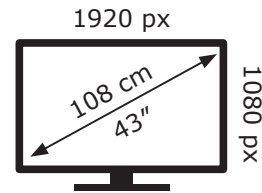

Energy Label for Customers in **England, Scotland and Wales**

JVC

LT-43CA790

50 kWh/1000h

2019/2013

Energy Label for Customers in **Republic of Ireland and Northern Ireland**

JVC

LT-43CA790

50 kWh/1000h

2019/2013