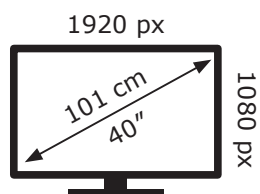

Energy Label for Customers in **England, Scotland and Wales**

JVC

LT-40CA790

41 kWh/1000h

2019/2013

Energy Label for Customers in **Republic of Ireland and Northern Ireland**

JVC

LT-40CA790