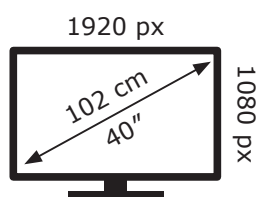

Energy Label for Customers in **England, Scotland and Wales**

JVC

LT-40C590

45 kWh/1000h

2019/2013

Energy Label for Customers in **Republic of Ireland and Northern Ireland**

JVC

LT-40C590