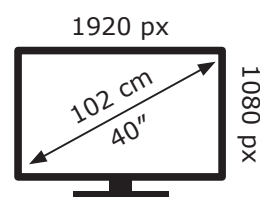

Energy Label for Customers in **England, Scotland and Wales**

JVC

LT-40C590

45 kWh/1000h

2019/2013

Energy Label for Customers in **Republic of Ireland and Northern Ireland**

JVC

LT-40C590

45 kWh/1000h

2019/2013