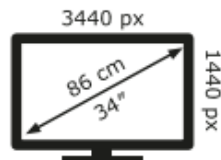

Energy Label for customers in
England, Scotland and Wales

Energy Label for customers in
Republic of Ireland and
Northern Ireland

GIGABYTE

G34WQC

39 kWh/1000h

ABCDEF**G**
HDR
80 kWh/1000h

2019/2013

GIGABYTE