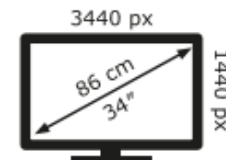

39 kWh/1000h

ABCDEF**G**
HDR
80 kWh/1000h