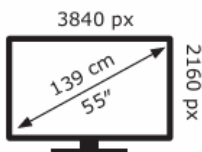

Energy Label for customers in Republic of Ireland and Northern Ireland

ENERG

LG Electronics

OLED55B6ELC

75 kWh/1000h

ABCDEF**G**

122 kWh/1000h

2019/2013