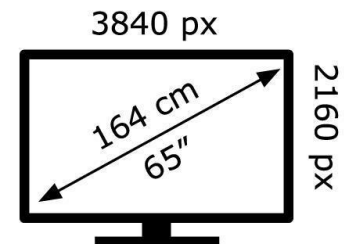

SONY®

K-65XR95M2

71 kWh/1000h

ABCDE **FG**

96 kWh/1000h

2019/2013

SONY®

K-65XR95M2

71 kWh/1000h

ABCDE **FG**

96 kWh/1000h

2019/2013