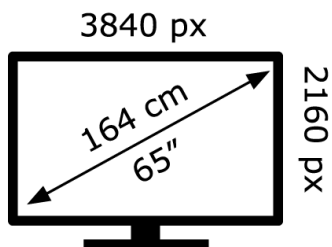

SONY®

K-65XR95M2

71 kWh/1000h

ABCDE **FG**

96 kWh/1000h

2019/2013

SONY®

K-65XR95M2