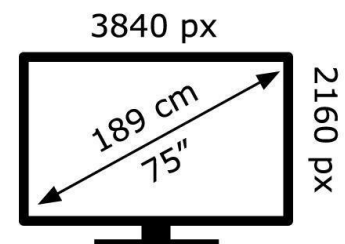

SONY®

K-75XR95M2

79 kWh/1000h

ABCDE **F**G

115 kWh/1000h

2019/2013

SONY®

K-75XR95M2

79 kWh/1000h

ABCDE **F**G

115 kWh/1000h

2019/2013