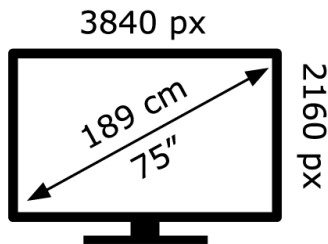

SONY®

K-75XR95M2

79 kWh/1000h

ABCDE **F**G

115 kWh/1000h

2019/2013

SONY®

K-75XR95M2