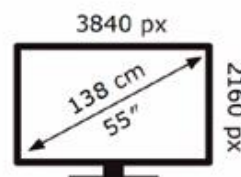

Samsung

QE55S95HFT

84 kWh/1000h

ABCDEF **G**

256 kWh/1000h

2019/2013

Samsung

QE55S95HFT

84 kWh/1000h

ABCDEF **G**

256 kWh/1000h

2019/2013