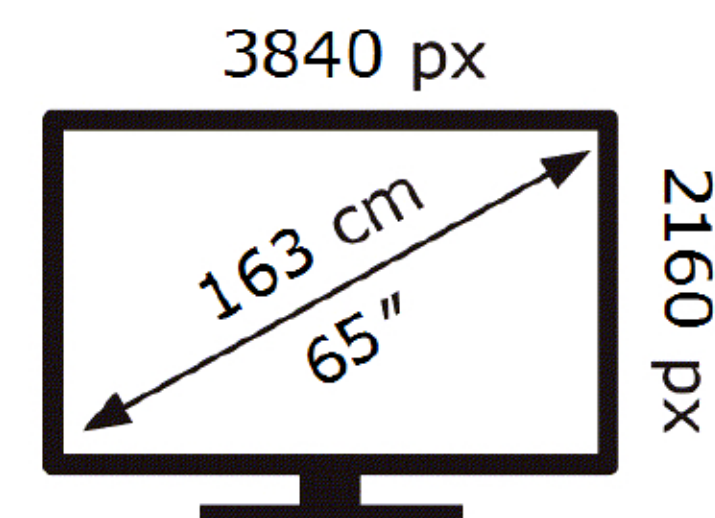

Samsung

QE65S85HAE

90 kWh/1000h

ABCDEF **G**

161 kWh/1000h

2019/2013

Samsung

QE65S85HAE

90 kWh/1000h

ABCDEF **G**

161 kWh/1000h

2019/2013