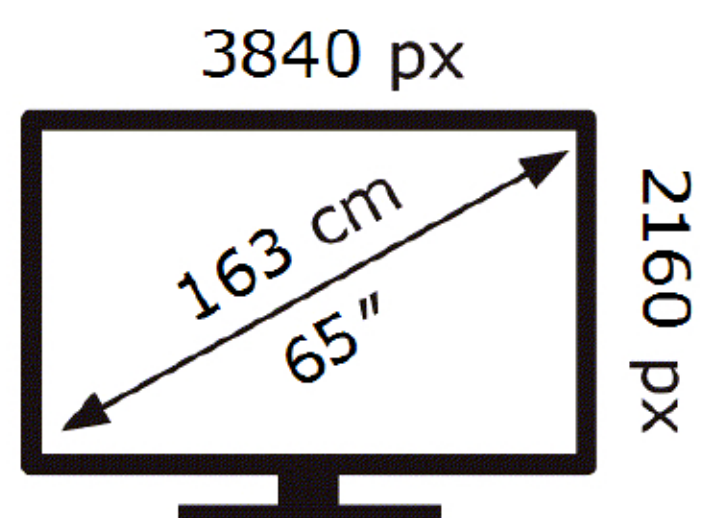

Samsung

QE65S85HAE

90 kWh/1000h

ABCDEF **G**

161 kWh/1000h

2019/2013

Samsung

QE65S85HAE