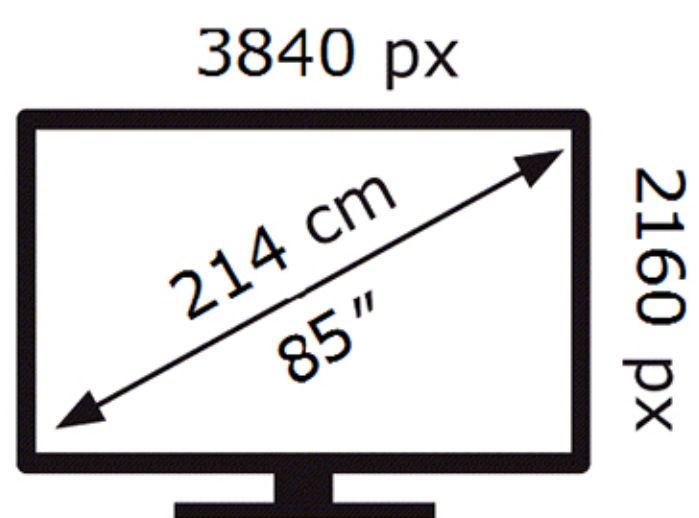

Samsung

MRE85R95HAT

129 kWh/1000h

ABCDEF **G**

420 kWh/1000h

2019/2013

Samsung

MRE85R95HAT