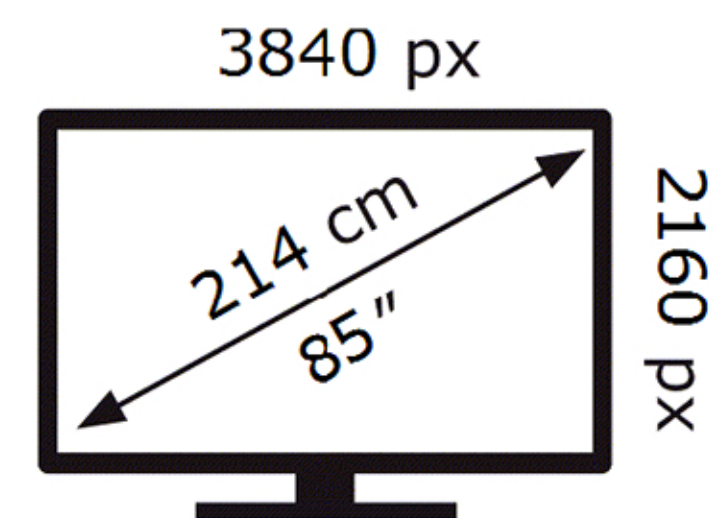

Samsung

MRE85R95HAT

129 kWh/1000h

ABCDEF **G**

420 kWh/1000h

2019/2013

Samsung

MRE85R95HAT

129 kWh/1000h

ABCDEF **G**

420 kWh/1000h

2019/2013