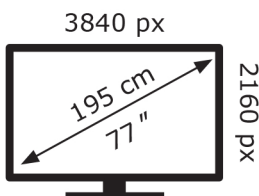

ENERGY

LG Electronics

OLED77B6ELC

111 kWh/1000h

ABCDEF**G**

216 kWh/1000h

2019/2013