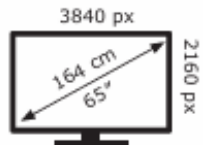

100 kWh/1000h

100 kWh/1000h

ABCDEF**G**

152 kWh/1000h

ABCDEF**G**

152 kWh/1000h