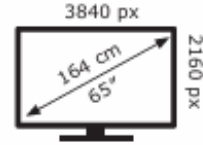

100 kWh/1000h

100 kWh/1000h

ABCDEF**G**

152 kWh/1000h

ABCDEF**G**

152 kWh/1000h