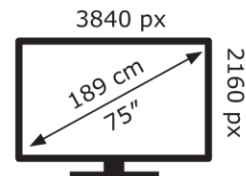

Hisense

75UR9STUK

71 kWh/1000h

ABCDEF**G**

220 kWh/1000h

2019/2013

Hisense

75UR9STUK

71 kWh/1000h

ABCDEF**G**

220 kWh/1000h

2019/2013