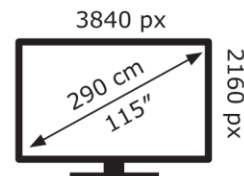

Samsung

MRE115MR95F

228 kWh/1000h

ABCDEF**G**

685 kWh/1000h

2019/2013

Samsung

MRE115MR95F

228 kWh/1000h

ABCDEF**G**

685 kWh/1000h

2019/2013