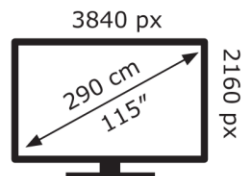

Samsung

MRE115MR95F

228 kWh/1000h

ABCDEF**G**

685 kWh/1000h

2019/2013

Samsung

MRE115MR95F