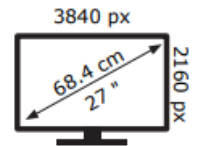

Energy Label for customers in
England, Scotland and Wales

Energy Label for customers in
Republic of Ireland and
Northern Ireland

LG Electronics 27G5550

26 kWh/1000h

2019/2013

LG Electronics 27G5550

26 kWh/1000h