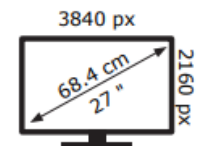

Energy Label for customers in
England, Scotland and Wales

Energy Label for customers in
Republic of Ireland and
Northern Ireland

LG Electronics 27G5550

26 kWh/1000h

2019/2013

LG Electronics 27G5550

26 kWh/1000h