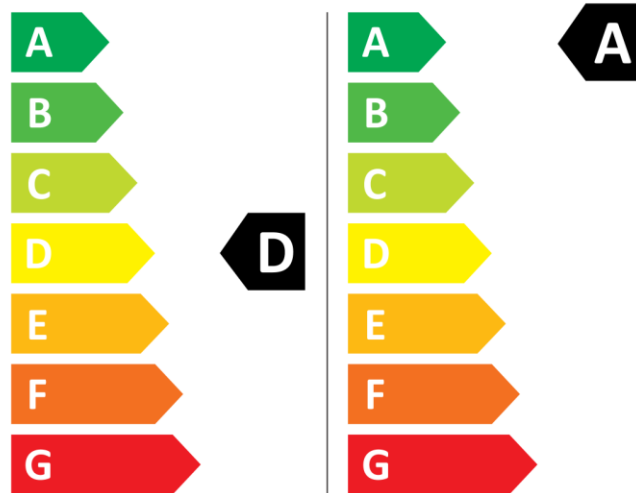

Haier

HWD120-BP14357U1

371 kWh / 100
 
 44 kWh / 100

8,0 kg 12,0 kg

78 L 45 L

9:00 3:58

ABCDEFG

72 dB ABCD

2019/2014

Haier

HWD120-BP14357U1

371 kWh / 100
 
 44 kWh / 100

8,0 kg 12,0 kg

78 L 45 L

9:00 3:58

ABCDEFG