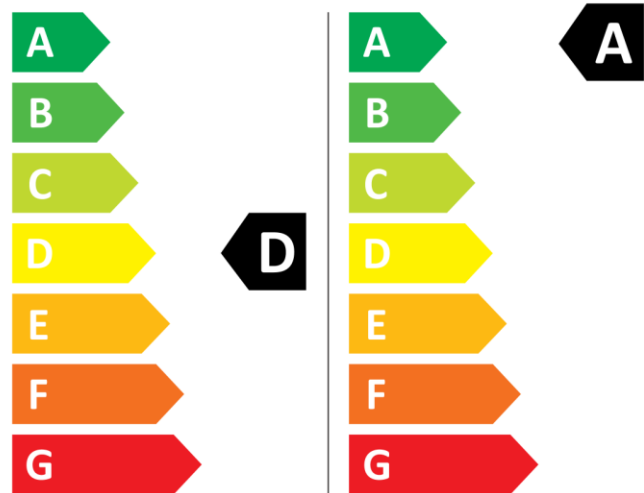

Haier

HWD120-BP14357U1

371 kWh / 100
 
 44 kWh / 100

8,0 kg 12,0 kg

78 L 45 L

9:00 3:58

ABCDEFG

72 dB ABCD

2019/2014

Haier

HWD120-BP14357U1

371 kWh / 100
 
 44 kWh / 100

8,0 kg 12,0 kg

78 L 45 L

9:00 3:58

ABCDEFG