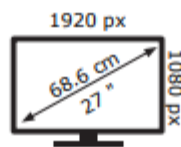

ASUS

VG279Q5R

21 kWh/1000h

ABCDEF**G**
HDR
26 kWh/1000h

2019/2013

ASUS

VG279Q5R

21 kWh/1000h