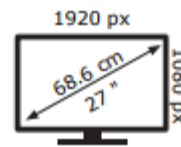

21 kWh/1000h

ABCDEF**G**
HDR
26 kWh/1000h