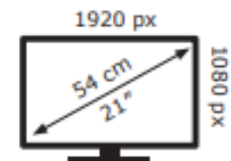

13 kWh/1000h

ABCD**E**FG
HDR
16 kWh/1000h