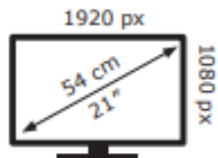

LG Electronics

22U401A

13 kWh/1000h

ABCD**E**FG
HDR
16 kWh/1000h

2019/2013

LG Electronics

22U401A

13 kWh/1000h