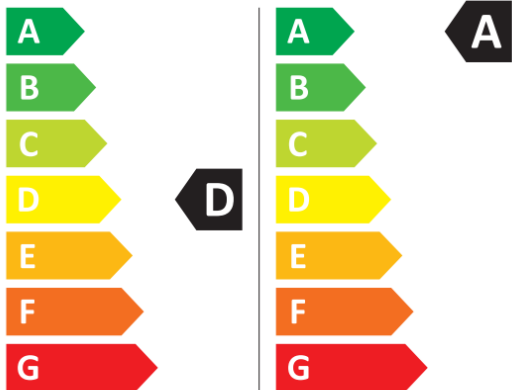

# ENERG

LG Electronics

W4X7016TBB

308 kWh/100

34 kWh/100

6,0 kg

11,0 kg

90 L