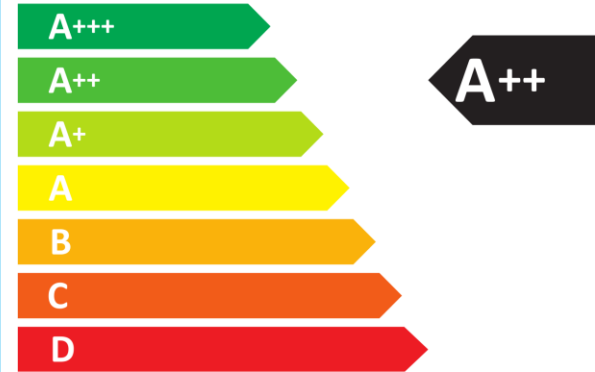

**ENERG** Y IJA  
енергия · ενεργεια IE IA

Hoover

HTS6CBH3X

**22**  
kWh/annum

Four icons in rounded rectangles: a fan, a lightbulb, water droplets, and a speaker. Below each icon is a scale from A to G, with the 'D' class highlighted in the water droplet icon. The speaker icon has '65 dB' written below it.

65/2014

**ENERG** Y IJA  
енергия · ενεργεια IE IA

Hoover

HTS6CBH3X

**22**  
kWh/annum

Four icons in rounded rectangles: a fan, a lightbulb, water droplets, and a speaker. Below each icon is a scale from A to G, with the 'D' class highlighted in the water droplet icon. The speaker icon has '65 dB' written below it.