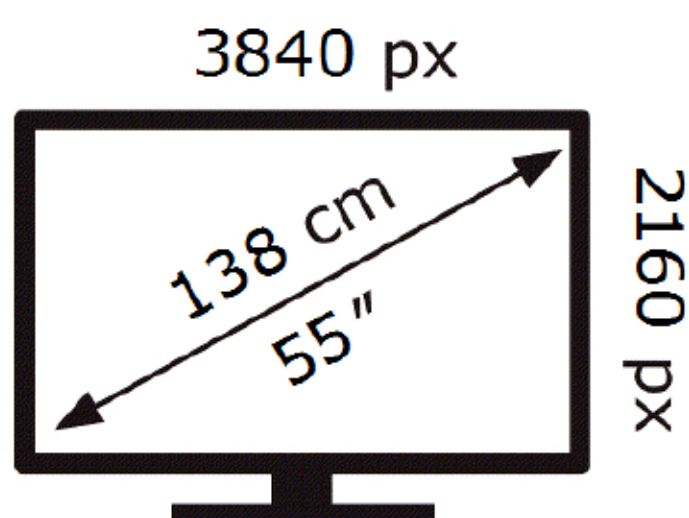

# ENERG

Samsung

QE55Q7FAAU

**79** kWh/1000h

ABCDEF **G**

**118** kWh/1000h

2019/2013