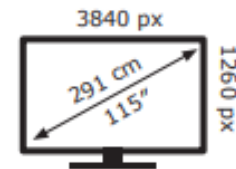

180 kWh/1000h

ABCDEF**G**
HDR
750 kWh/1000h