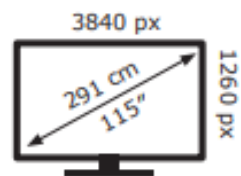

TCL

115C7K

180 kWh/1000h

ABCDEF**G**
HDR
750 kWh/1000h

2019/2013

TCL

115C7K

180 kWh/1000h