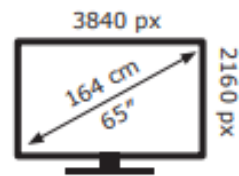

Hisense

65E6QTUK

**80** kWh/1000h

ABCDEF**G**

**140** kWh/1000h

2019/2013

Hisense

65E6QTUK