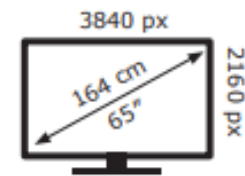

Hisense

65E6QTUK

80 kWh/1000h

ABCDEF**G**

140 kWh/1000h

2019/2013

Hisense

65E6QTUK

80 kWh/1000h

ABCDEF**G**

140 kWh/1000h

2019/2013