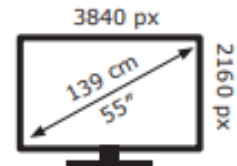

Hisense

55E6QTUK

64 kWh/1000h

ABCDEF**G**

100 kWh/1000h

2019/2013

Hisense

55E6QTUK

64 kWh/1000h

ABCDEF**G**

100 kWh/1000h

2019/2013