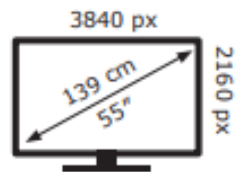

Hisense

55E6QTUK

**64** kWh/1000h

ABCDEF**G**

**100** kWh/1000h

2019/2013

Hisense

55E6QTUK