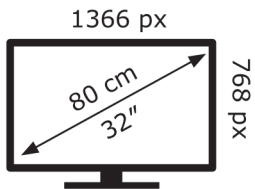

Hisense

32A4QTUK

27 kWh/1000h

ABCDEF**G**

40 kWh/1000h

2019/2013