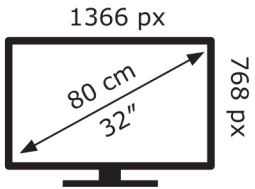

ENERG ⚡

Hisense

32A4QTUK

27 kWh/1000h

ABCDEF**G**

40 kWh/1000h

2019/2013

ENERG ⚡