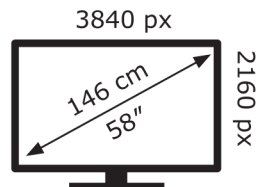

# ENERG

Hisense

58A6QTUK

**70** kWh/1000h

ABCDEF**G**  
  
**110** kWh/1000h

2019/2013