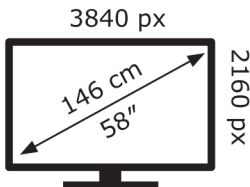

# ENERG

Hisense

58A6QTUK

**70** kWh/1000h

ABCDEF**G**  
  
**110** kWh/1000h

2019/2013