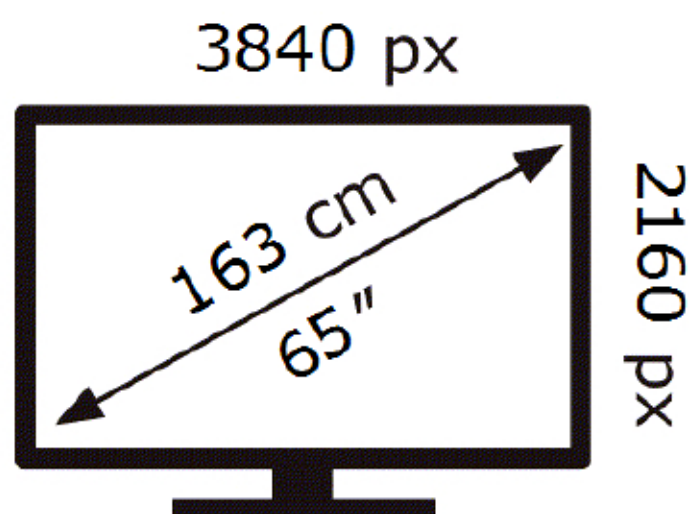

ENERG

Samsung

QE65QN70FAU

84 kWh/1000h

ABCDEF **G**

189 kWh/1000h

2019/2013