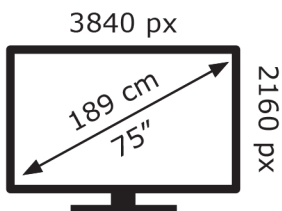

ENERG

LG Electronics

75UA75006LA

137 kWh/1000h

ABCDEF**G**

170 kWh/1000h

2019/2013