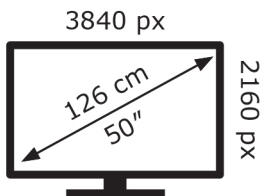

ENERG

LG Electronics

50UA73006LA

71 kWh/1000h

2019/2013