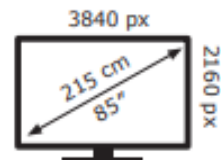

Energy Label for customers in
England, Scotland and Wales

Energy Label for customers in
Republic of Ireland and
Northern Ireland

Hisense 85E7QTUK

129 kWh/1000h

ABCDEF**G**
HDR
300 kWh/1000h

2019/2013

Hisense 85E7QTUK