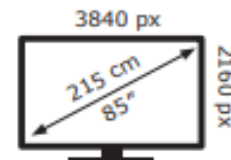

129 kWh/1000h

ABCDEF**G**
HDR
300 kWh/1000h