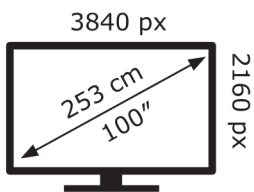

**ENERGY**

Hisense

100U7QTUK PRO

**127** kWh/1000h

ABCDEF**G**

**380** kWh/1000h

2019/2013

**ENERGY**