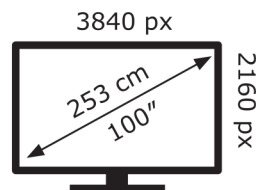

Hisense

100U7QTUK PRO

**127** kWh/1000h

ABCDEF**G**

**380** kWh/1000h

2019/2013