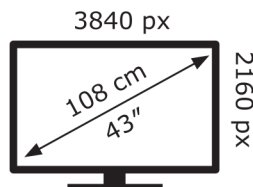

Hisense

43A7QTUK

48 kWh/1000h

ABCDEF**G**

95 kWh/1000h

2019/2013