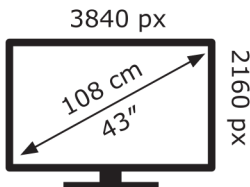

ENERG ⚡

Hisense

43A7QTUK

48 kWh/1000h

ABCDEF**G**

95 kWh/1000h

2019/2013

ENERG ⚡