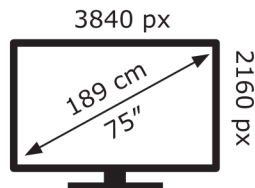

# ENERG ⚡

Hisense

75A7QTUK

**107** kWh/1000h

ABCDEF**G**  
**HDR**  
**220** kWh/1000h

2019/2013