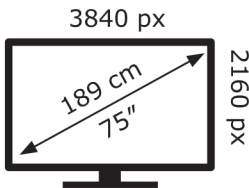

# ENERG ⚡

Hisense

75A7QTUK

**107** kWh/1000h

ABCDEF**G**  
**HDR**  
**220** kWh/1000h

2019/2013