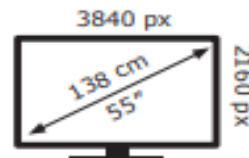

75 kWh/1000h

ABCDEF**G**
HDR
166 kWh/1000h