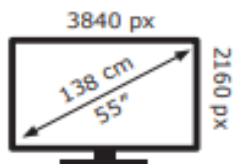

Energy Label for customers in  
England, Scotland and Wales

Energy Label for customers in  
Republic of Ireland and  
Northern Ireland

Samsung

QE55QN85FAU

**75** kWh/1000h

ABCDEF**G**  
**HDR**  
**166** kWh/1000h