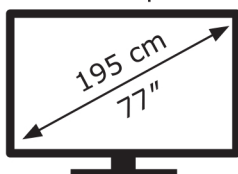

ENERGY

LG Electronics

OLED77C54LA

125 kWh/1000h

ABCDEF**G**

HDR

326 kWh/1000h

3840 px

2160 px