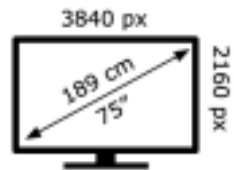

SONY®

K-75S3

106 kWh/1000h

ABCDEF**G**
HDR
148 kWh/1000h

2019/2013

SONY®

K-75S3

106 kWh/1000h