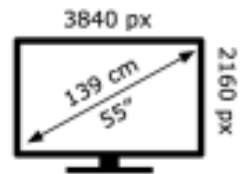

SONY®

K-55S3

77 kWh/1000h

ABCDEF**G**
HDR
107 kWh/1000h

2019/2013

SONY®

K-55S3

77 kWh/1000h