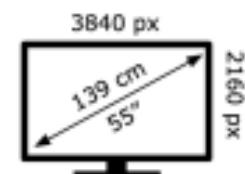

77 kWh/1000h

ABCDEF**G**
HDR
107 kWh/1000h