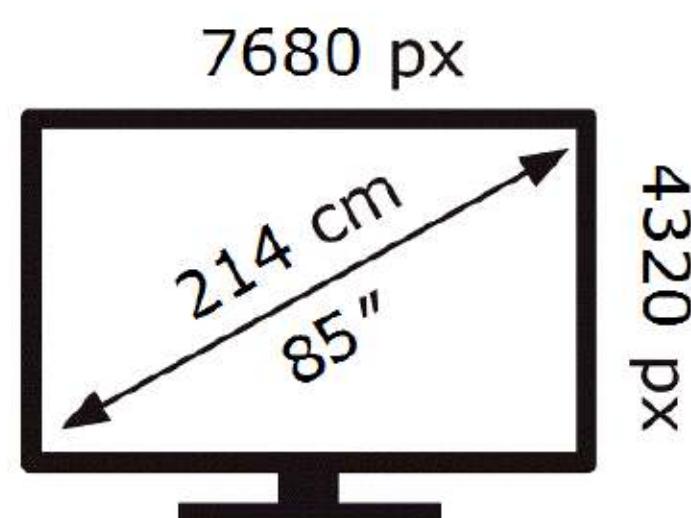

Samsung

QE85QN990FT

169 kWh/1000h

ABCDEF **G**

HDR
450 kWh/1000h

2019/2013

Samsung

QE85QN990FT