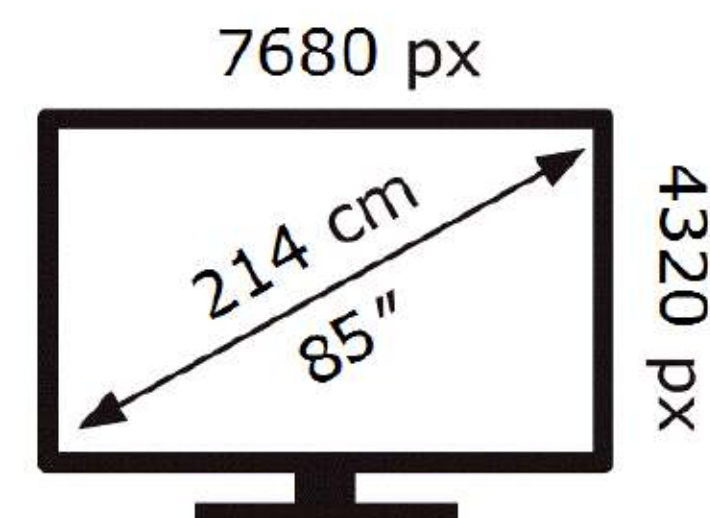

169 kWh/1000h

ABCDEF **G**

HDR
450 kWh/1000h