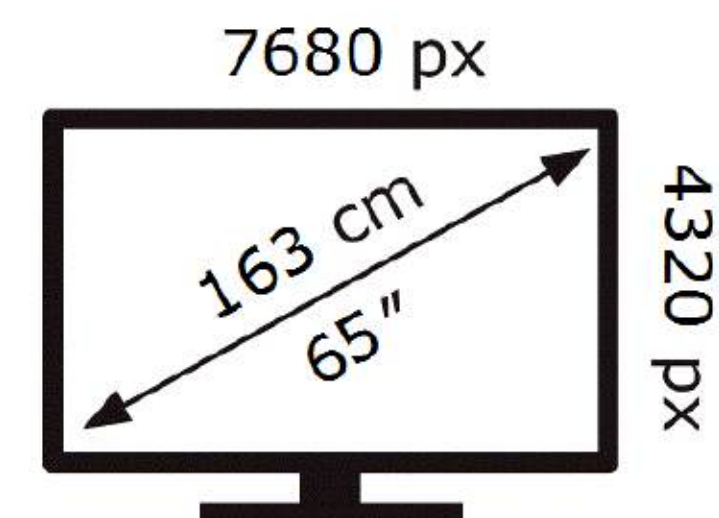

Samsung

QE65QN990FT

112 kWh/1000h

ABCDEF **G**

365 kWh/1000h

2019/2013

Samsung

QE65QN990FT

112 kWh/1000h

ABCDEF **G**

365 kWh/1000h

2019/2013