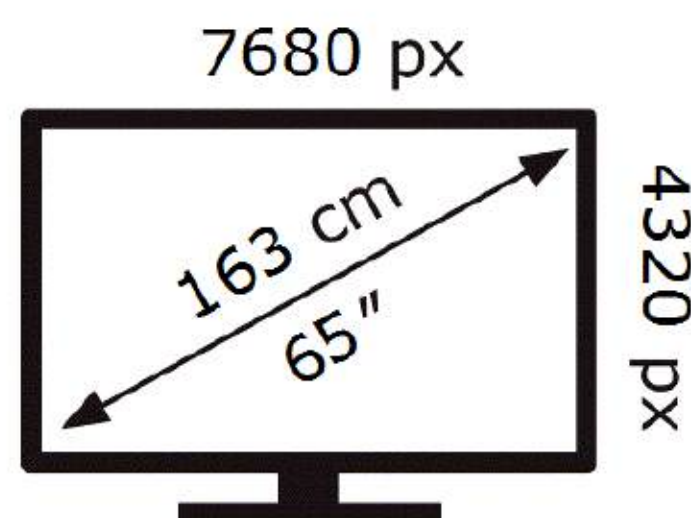

Samsung

QE65QN990FT

112 kWh/1000h

ABCDEF **G**

365 kWh/1000h

2019/2013

Samsung

QE65QN990FT