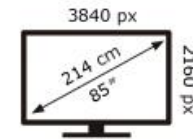

Energy Label for customers in
England, Scotland and Wales

Energy Label for customers in
Republic of Ireland and
Northern Ireland

Samsung

QE85QN85FAU

135 kWh/1000h

ABCDEF **G**

329 kWh/1000h

2019/2013

Samsung

QE85QN85FAU

135 kWh/1000h

ABCDEF **G**

329 kWh/1000h

2019/2013