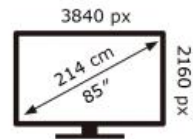

Energy Label for customers in  
England, Scotland and Wales

Energy Label for customers in  
Republic of Ireland and  
Northern Ireland

Samsung

QE85QN85FAU

**135** kWh/1000h

ABCDEF **G**

**329** kWh/1000h

2019/2013