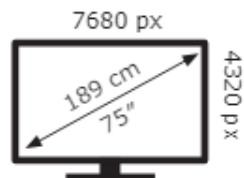

Samsung

QE75QN900FT

135 kWh/1000h

ABCDEF**G**

354 kWh/1000h

2019/2013

Samsung

QE75QN900FT