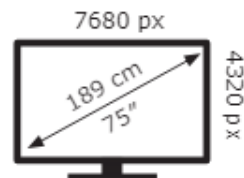

Samsung

QE75QN900FT

135 kWh/1000h

ABCDEF**G**

354 kWh/1000h

2019/2013

Samsung

QE75QN900FT

135 kWh/1000h

ABCDEF**G**

354 kWh/1000h

2019/2013