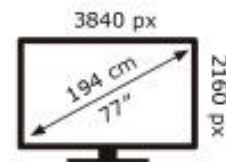

122 kWh/1000h

ABCDEF **G**
HDR
233 kWh/1000h