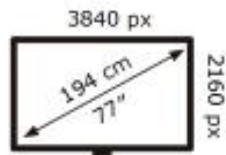

Energy Label for customers in
England, Scotland and Wales

Energy Label for customers in
Republic of Ireland and
Northern Ireland

Samsung QE77S85FAE

122 kWh/1000h

ABCDEF **G**
HDR
233 kWh/1000h

2019/2013

Samsung QE77S85FAE