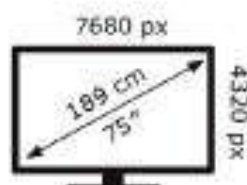

Samsung

QE75QN990FT

**141** kWh/1000h

ABCDEF **G**

**HDR**

**405** kWh/1000h

2014/2013

Samsung