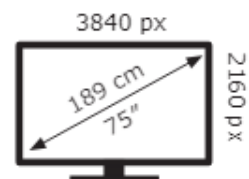

Samsung

QE75QN90FAT

101 kWh/1000h

ABCDEF**G**

253 kWh/1000h

2019/2013

Samsung

QE75QN90FAT

101 kWh/1000h

ABCDEF**G**

253 kWh/1000h

2019/2013