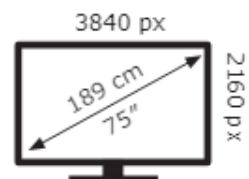

Samsung

QE75QN90FAT

101 kWh/1000h

ABCDEF**G**

253 kWh/1000h

2019/2013

Samsung

QE75QN90FAT