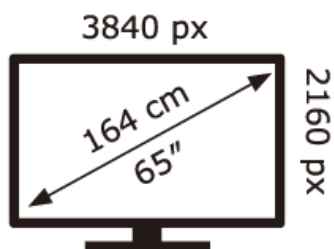

SONY®

K-65XR8M2

**87** kWh/1000h

ABCDEF **G**

**108** kWh/1000h

2019/2013

SONY®

K-65XR8M2