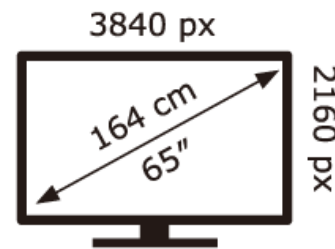

SONY®

K-65XR8M2

87 kWh/1000h

ABCDEF **G**

108 kWh/1000h

2019/2013

SONY®

K-65XR8M2

87 kWh/1000h

ABCDEF **G**

108 kWh/1000h

2019/2013